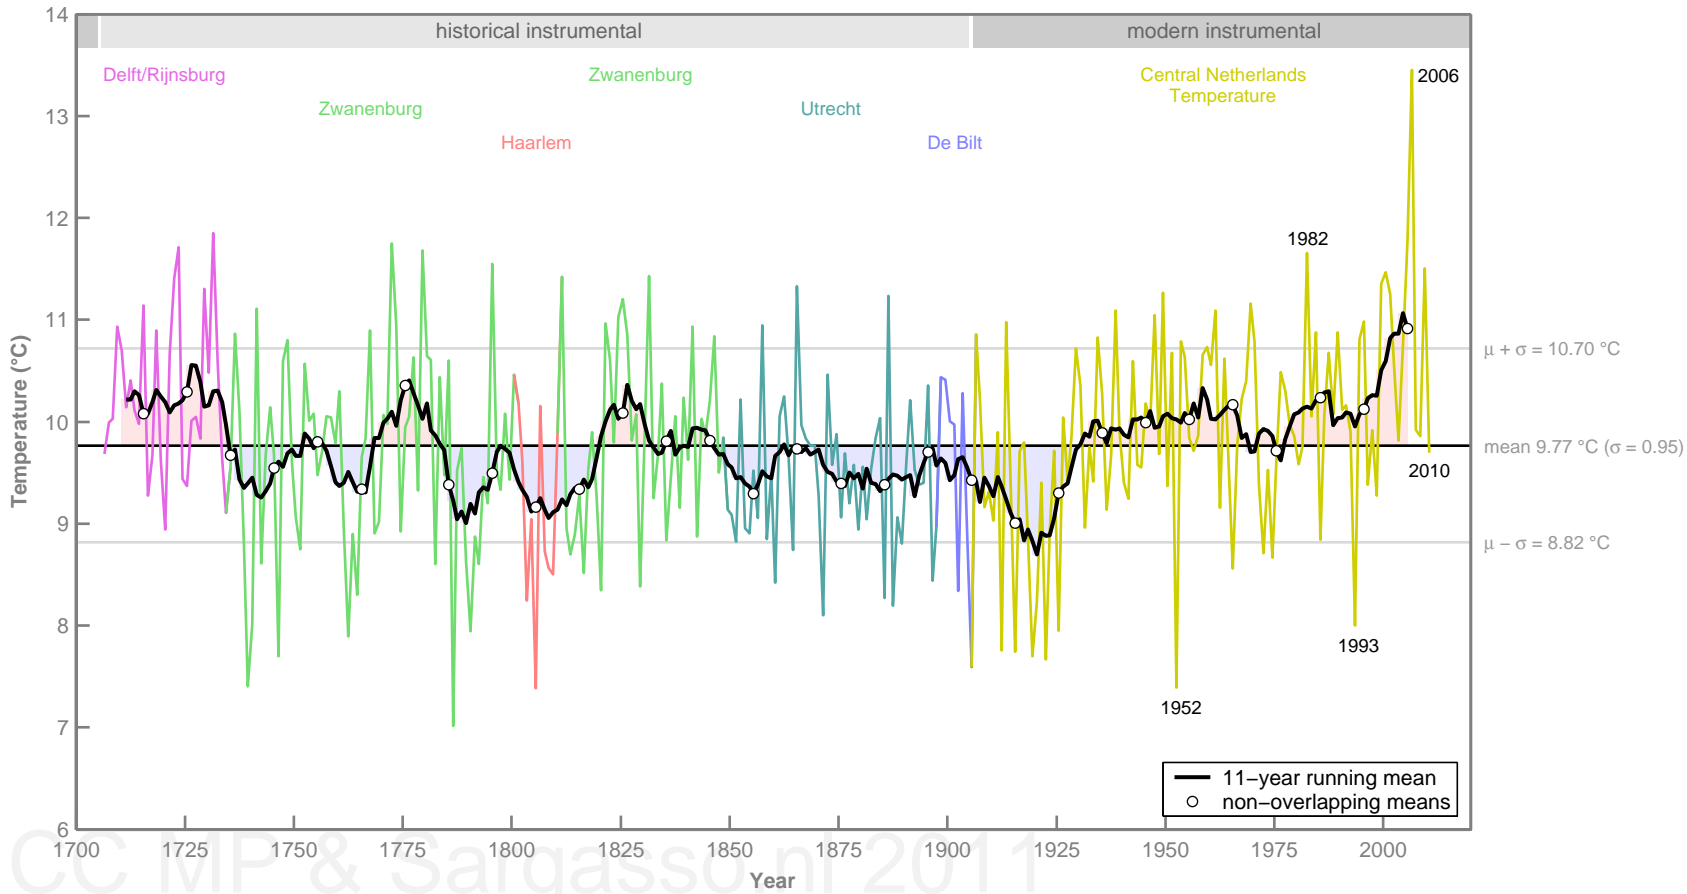

Annual mean temperature in central Netherlands (1700 – 2010)

Spring mean temperature in central Netherlands (1700 – 2010)

Summer mean temperature in central Netherlands (1700 – 2010)

Autumn mean temperature in central Netherlands (1700 – 2010)

Winter mean temperature in central Netherlands (1700 – 2010)

January mean temperature in central Netherlands (1700 – 2010)

February mean temperature in central Netherlands (1700 – 2010)

March mean temperature in central Netherlands (1700 – 2010)