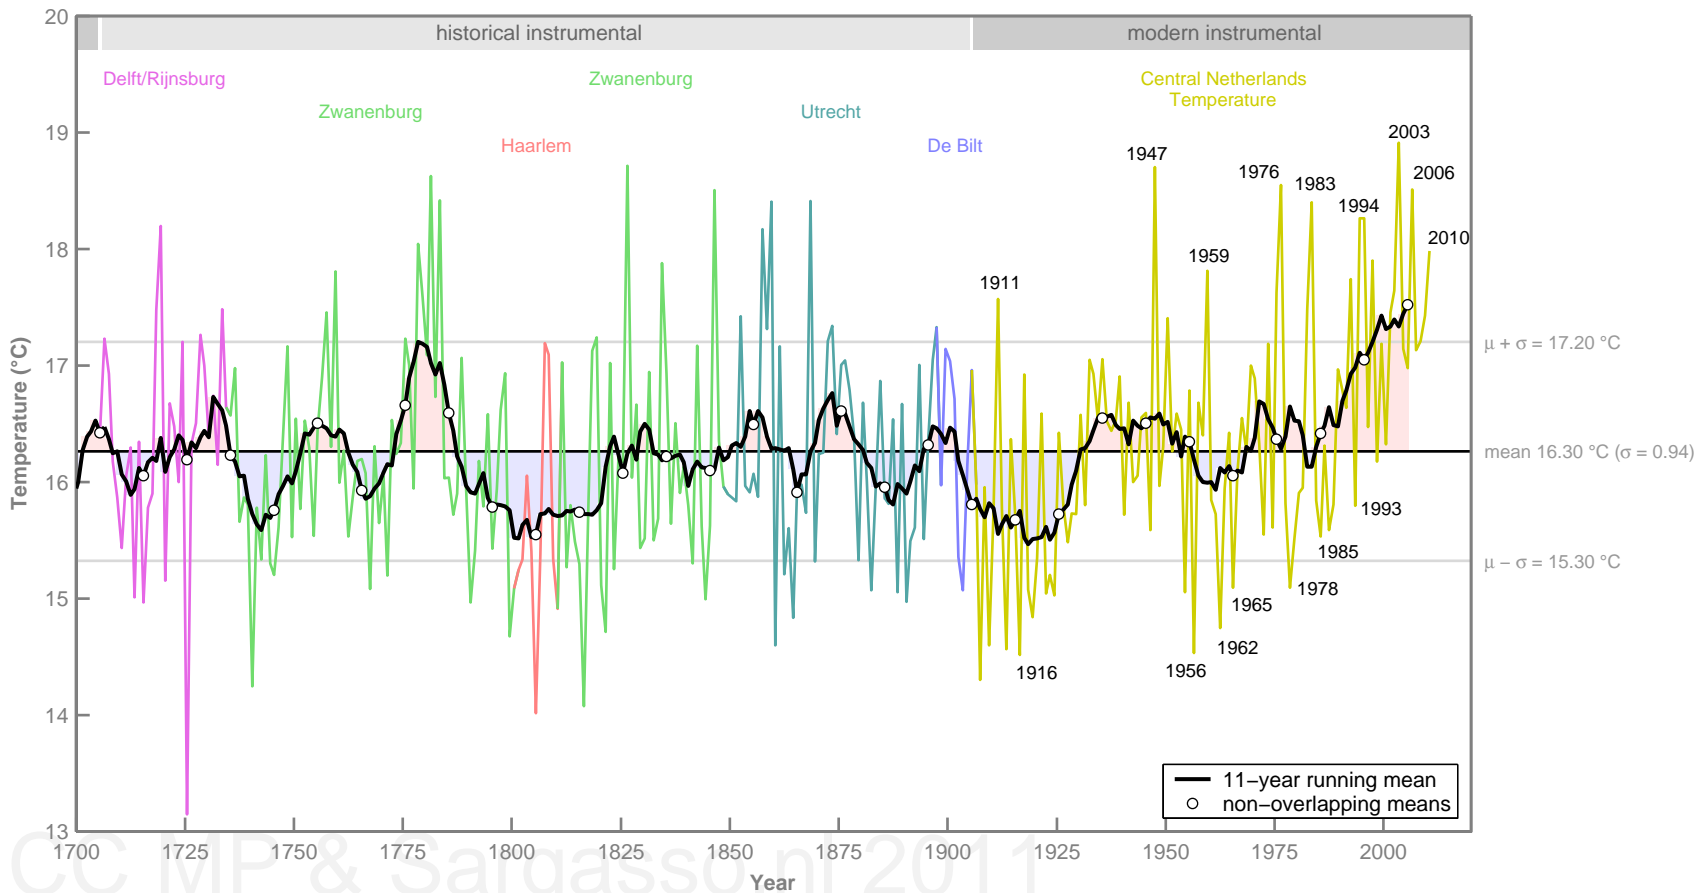

Annual mean temperature in central Netherlands (1700 – 2010)

Spring mean temperature in central Netherlands (1700 – 2010)

Summer mean temperature in central Netherlands (1700 – 2010)

Autumn mean temperature in central Netherlands (1700 – 2010)

Winter mean temperature in central Netherlands (1700 – 2010)

January mean temperature in central Netherlands (1700 – 2010)

February mean temperature in central Netherlands (1700 – 2010)

March mean temperature in central Netherlands (1700 – 2010)