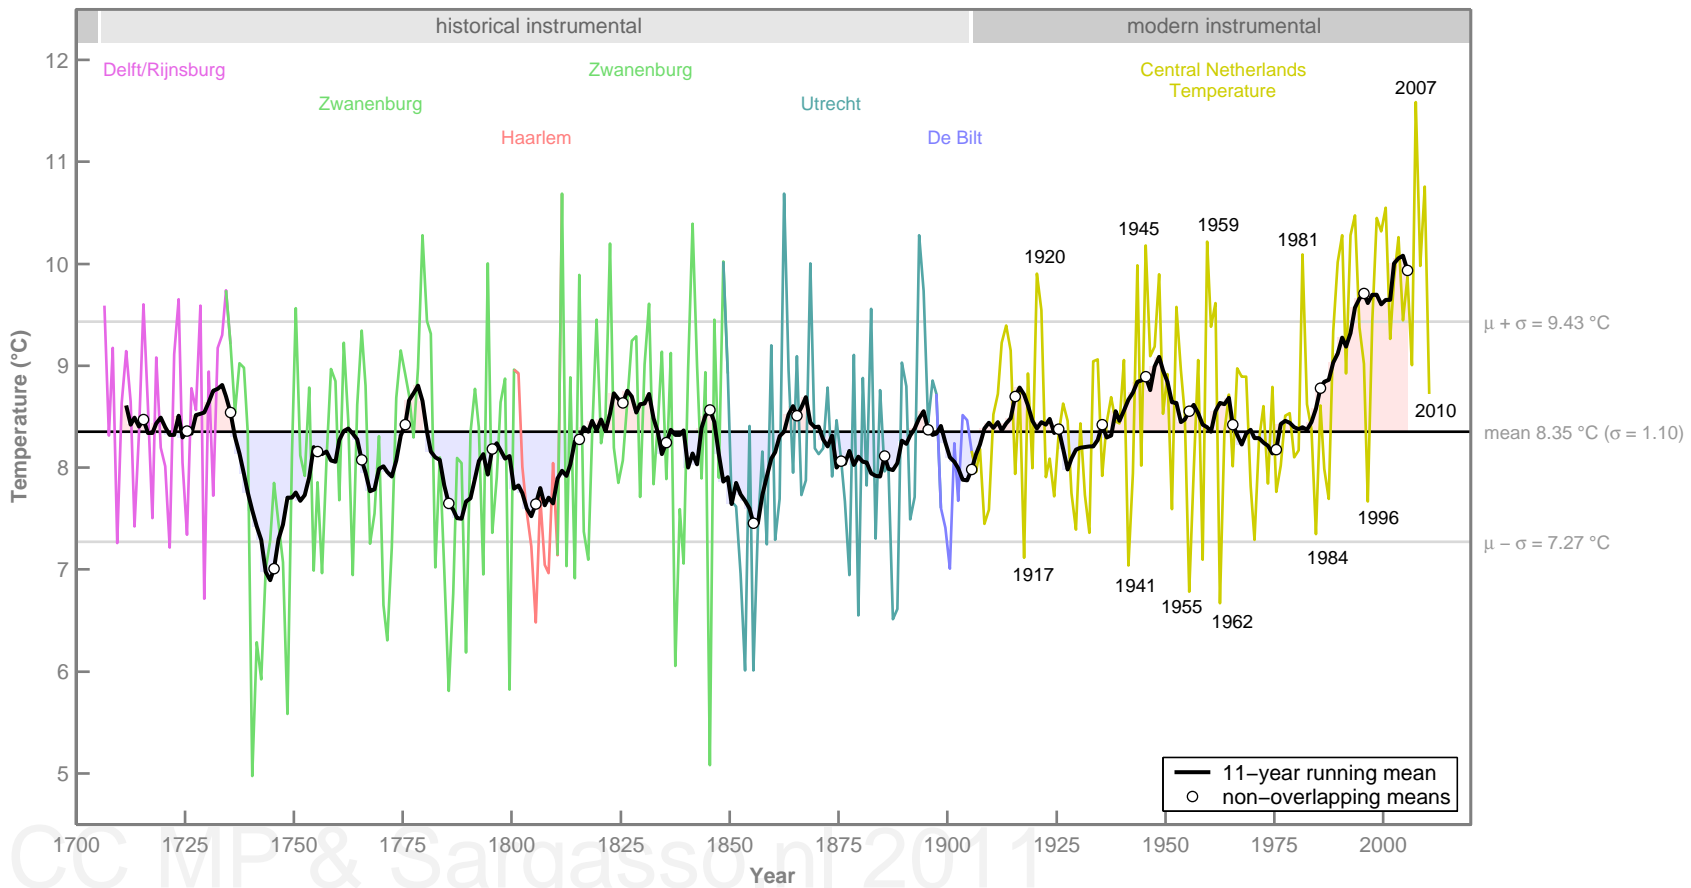

Annual mean temperature in central Netherlands (1700 – 2010)

Spring mean temperature in central Netherlands (1700 – 2010)

Summer mean temperature in central Netherlands (1700 – 2010)

Autumn mean temperature in central Netherlands (1700 – 2010)