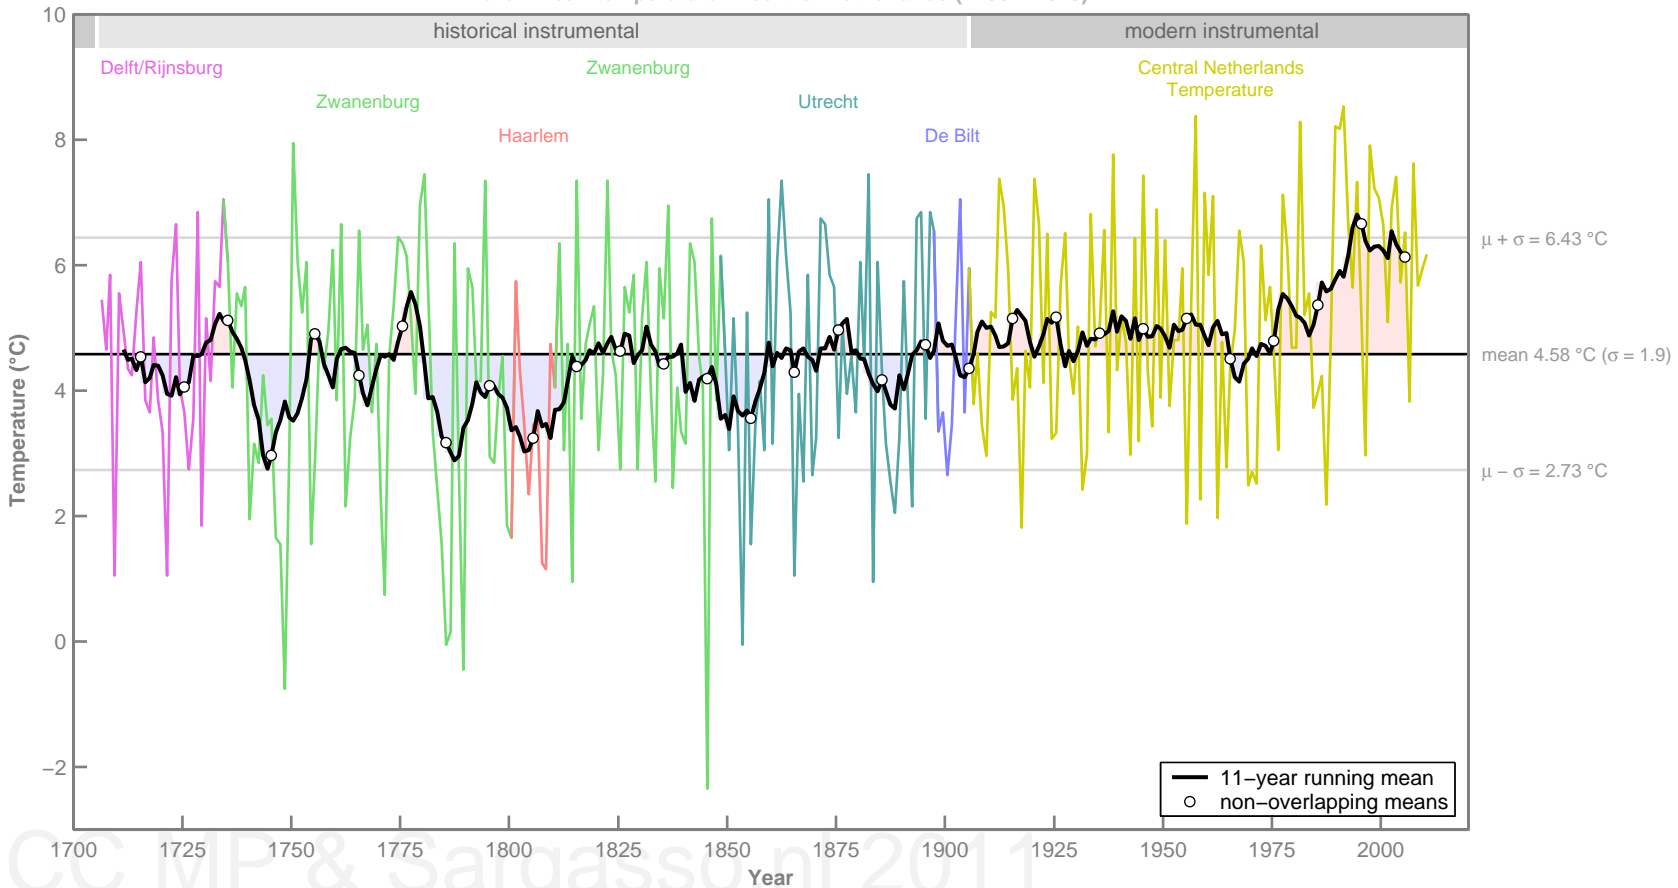

Annual mean temperature in central Netherlands (1700 – 2010)

Spring mean temperature in central Netherlands (1700 – 2010)

Summer mean temperature in central Netherlands (1700 – 2010)

Autumn mean temperature in central Netherlands (1700 – 2010)

Winter mean temperature in central Netherlands (1700 – 2010)

January mean temperature in central Netherlands (1700 – 2010)

February mean temperature in central Netherlands (1700 – 2010)

March mean temperature in central Netherlands (1700 – 2010)