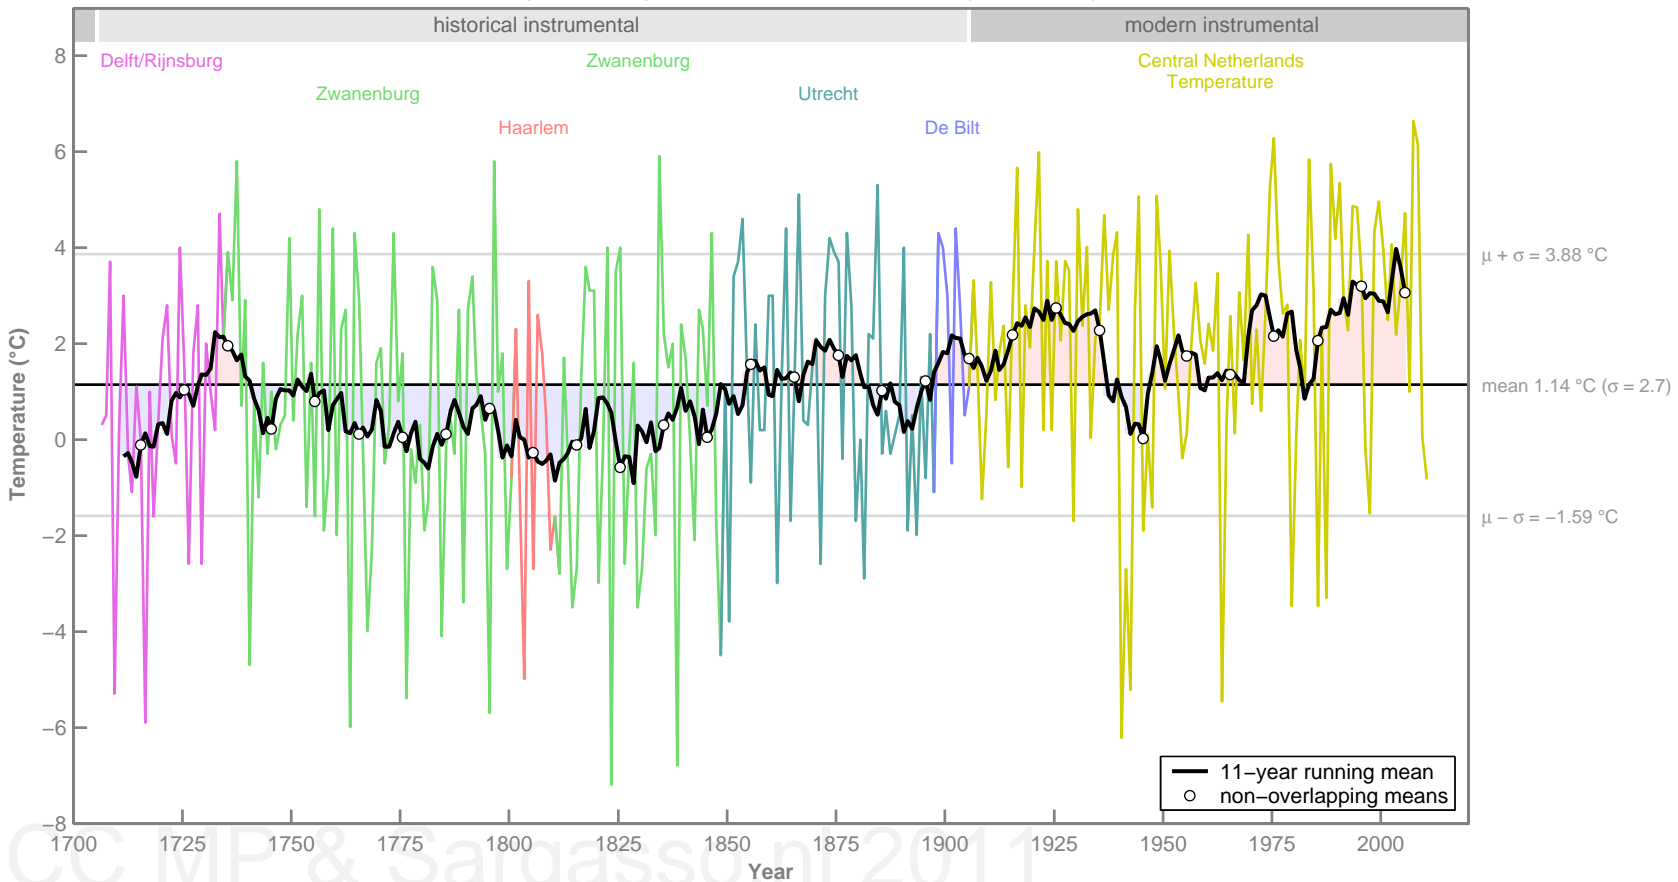

January mean temperature in central Netherlands (1700 – 2010)