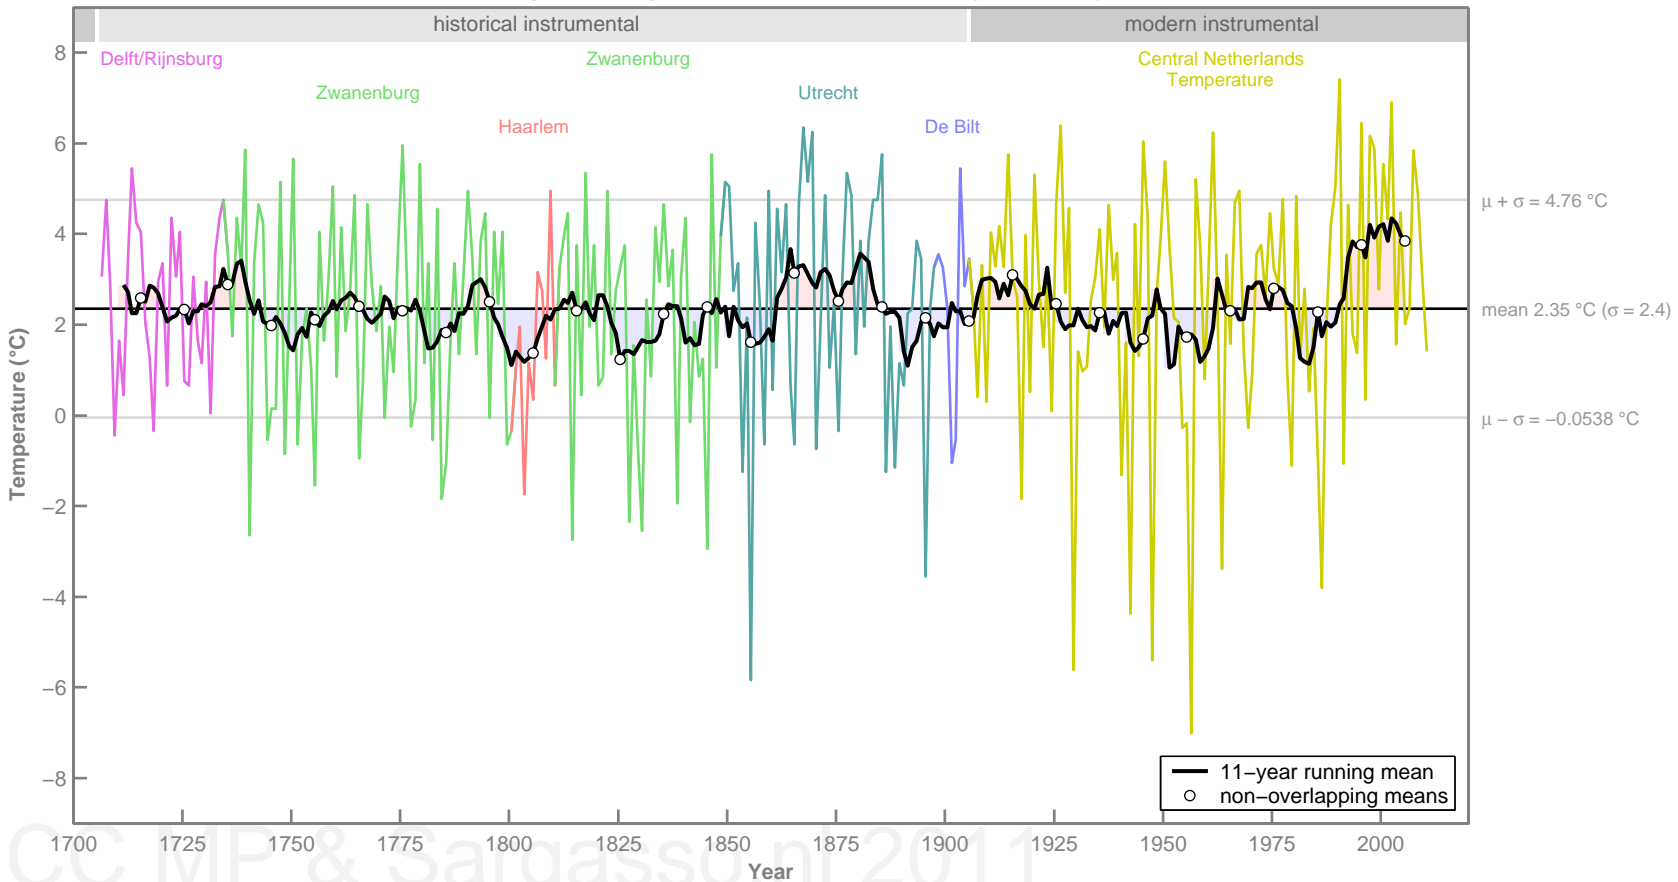

February mean temperature in central Netherlands (1700 – 2010)