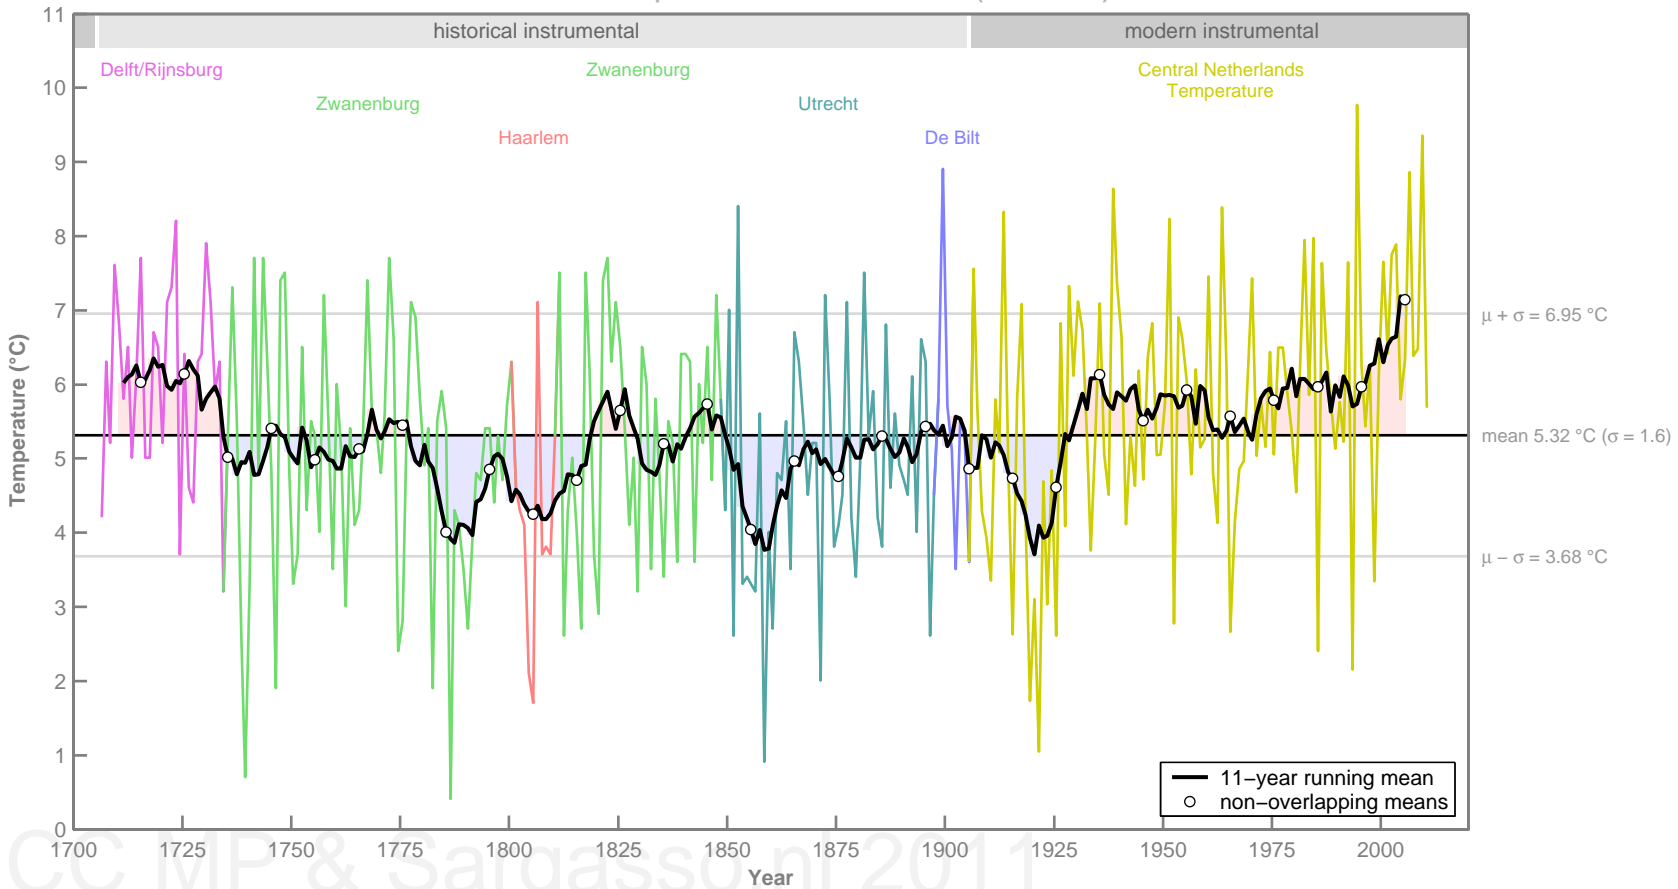

December mean temperature in central Netherlands (1700 – 2010)