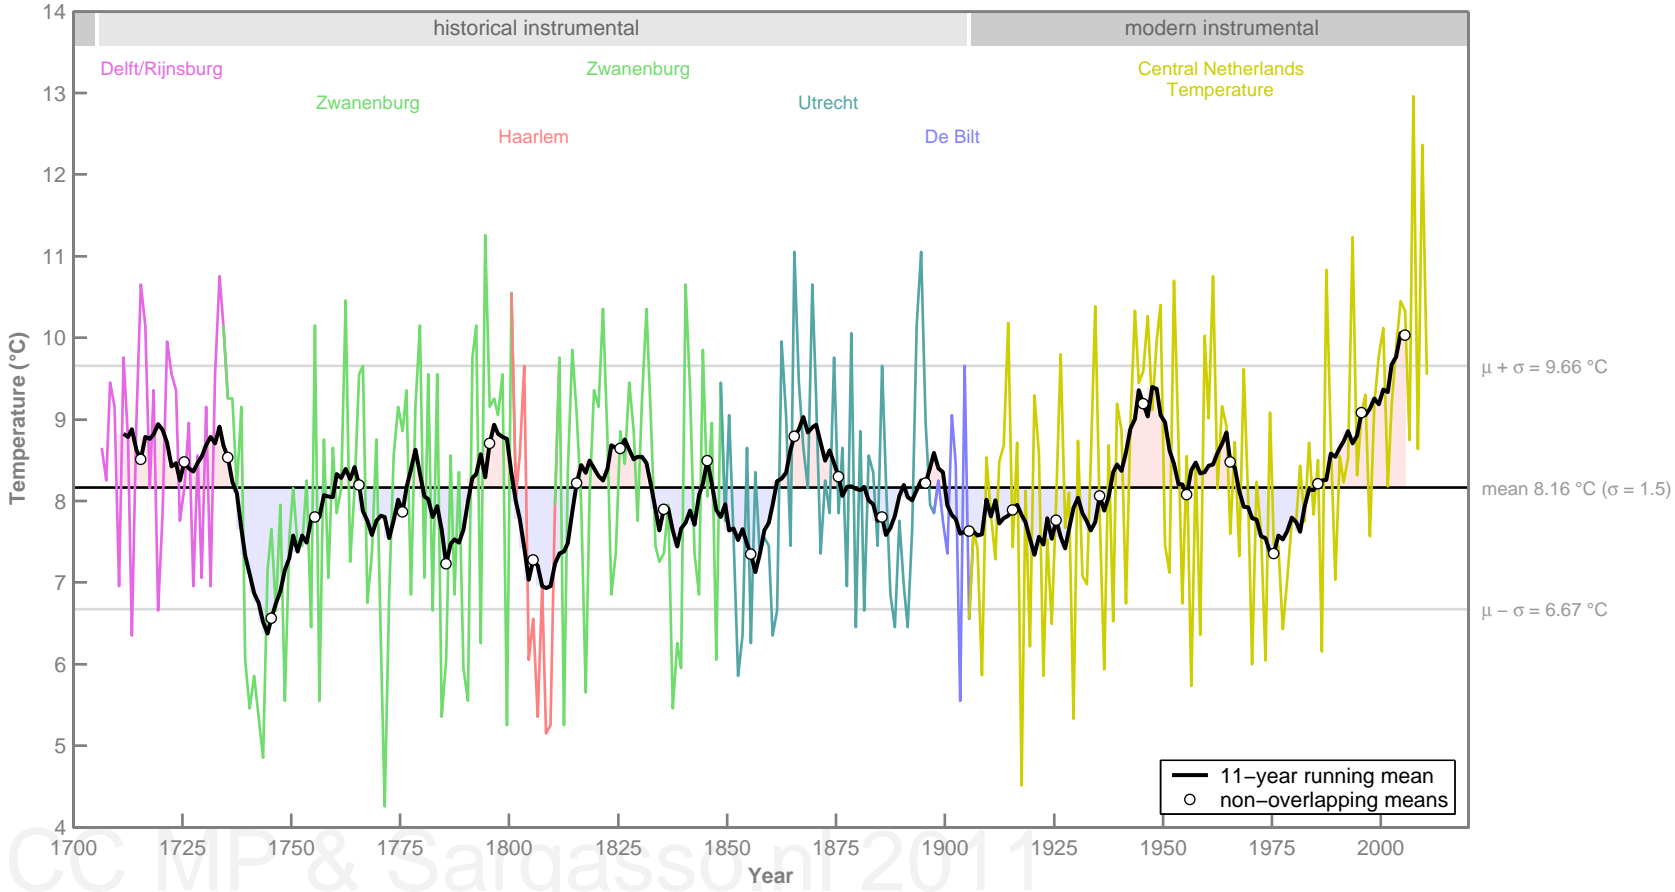

April mean temperature in central Netherlands (1700 – 2010)