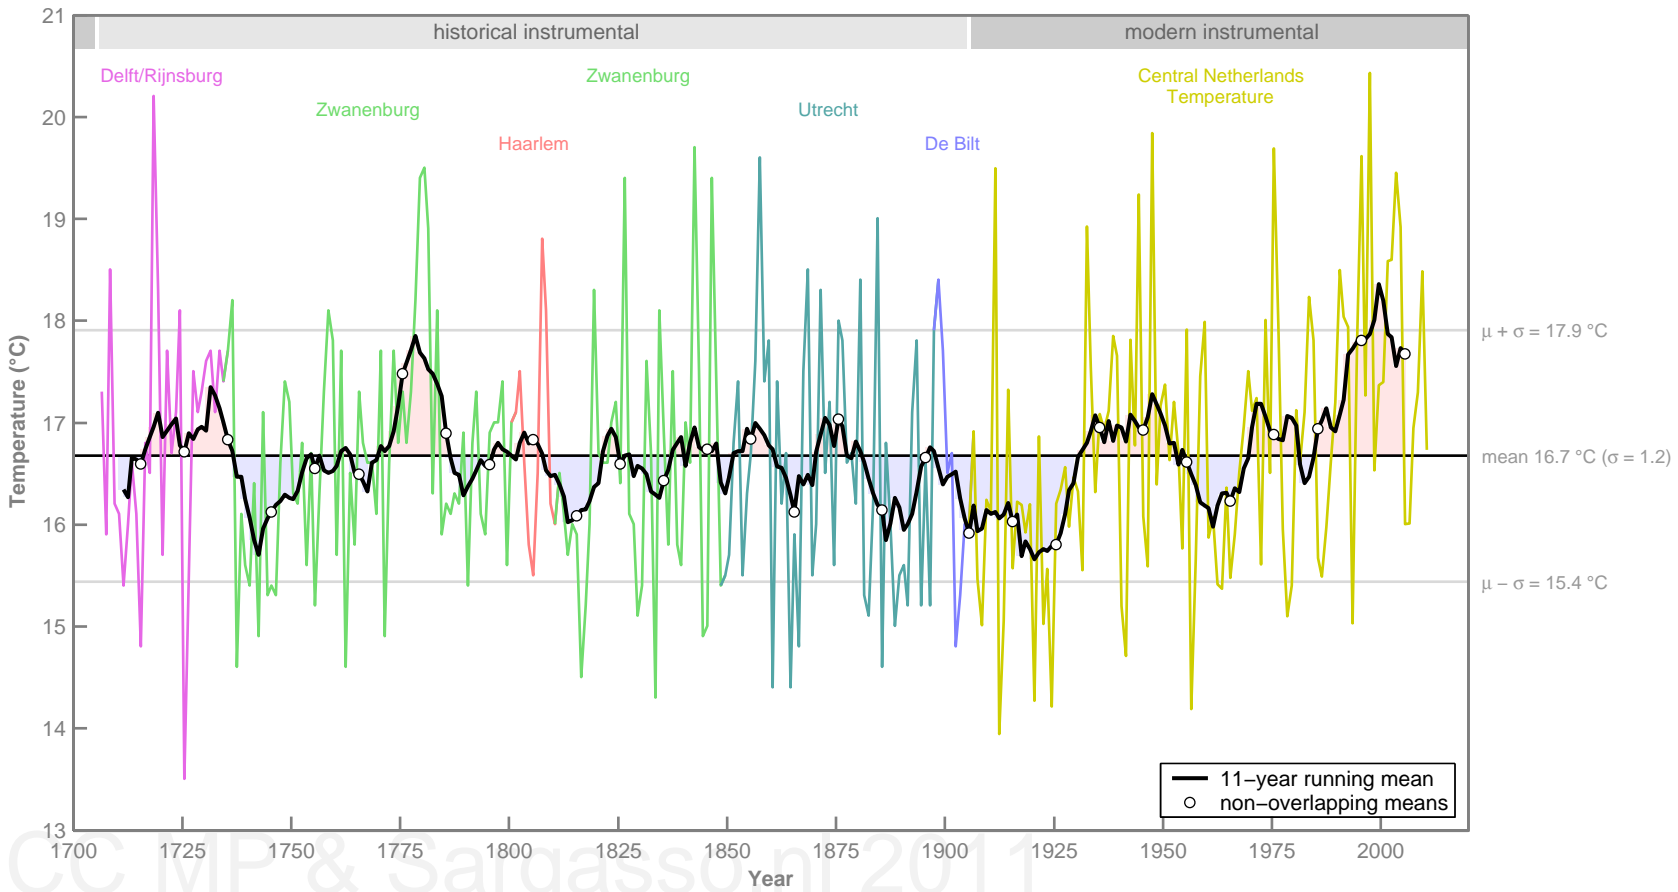

August mean temperature in central Netherlands (1700 – 2010)