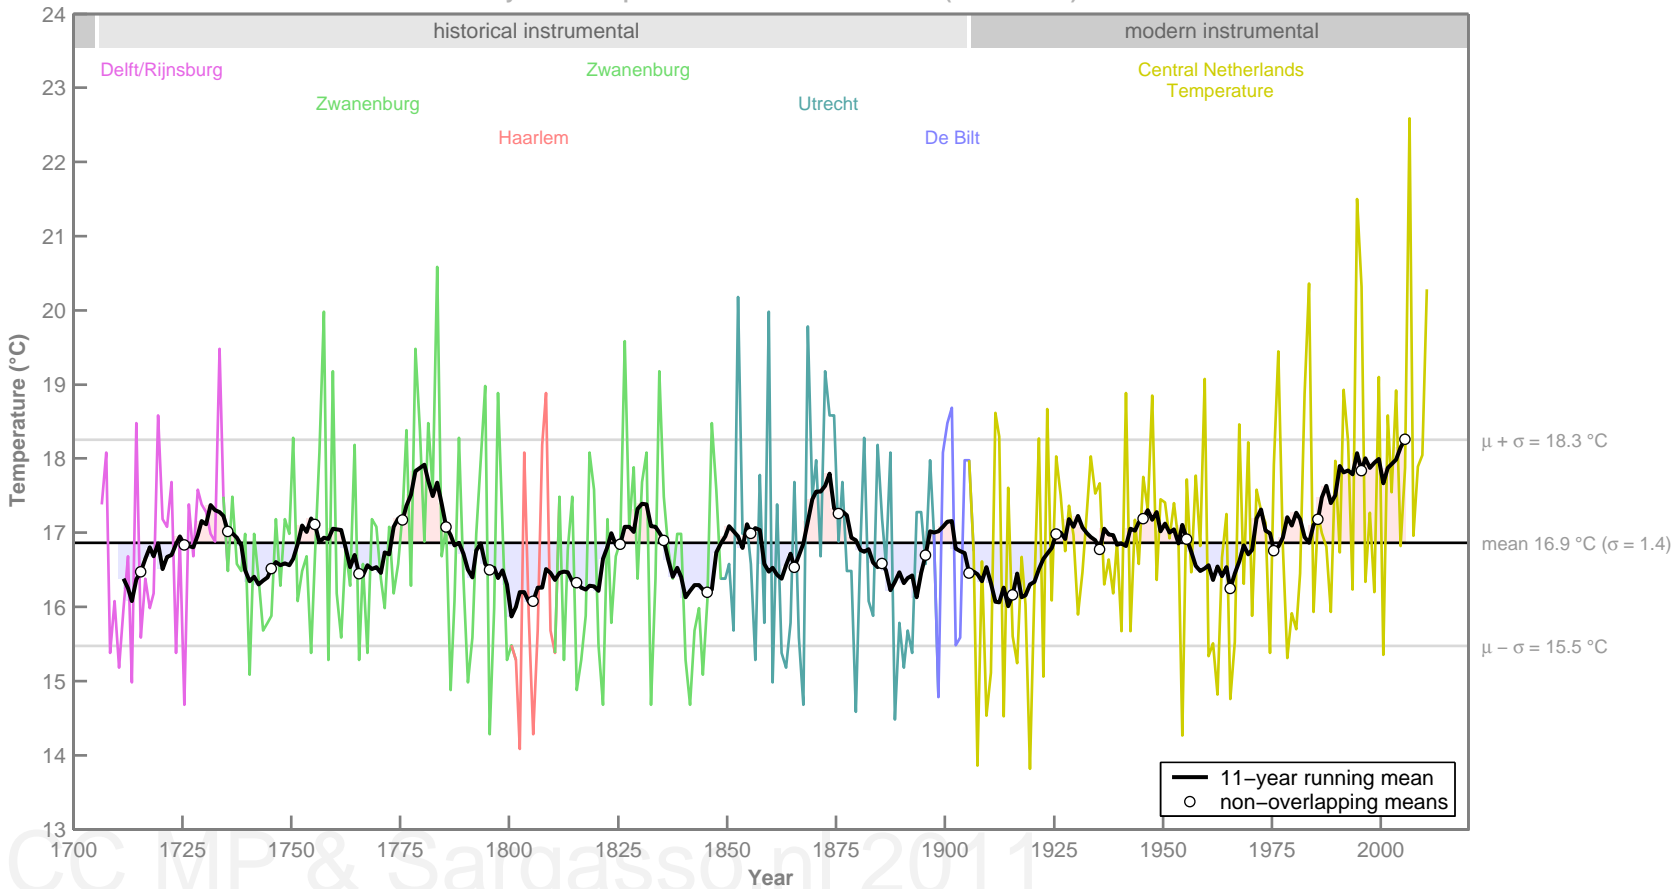

Annual mean temperature in central Netherlands (1700 – 2010)

Spring mean temperature in central Netherlands (1700 – 2010)

Summer mean temperature in central Netherlands (1700 – 2010)

Autumn mean temperature in central Netherlands (1700 – 2010)

April mean temperature in central Netherlands (1700 – 2010)

May mean temperature in central Netherlands (1700 – 2010)

June mean temperature in central Netherlands (1700 – 2010)

July mean temperature in central Netherlands (1700 – 2010)