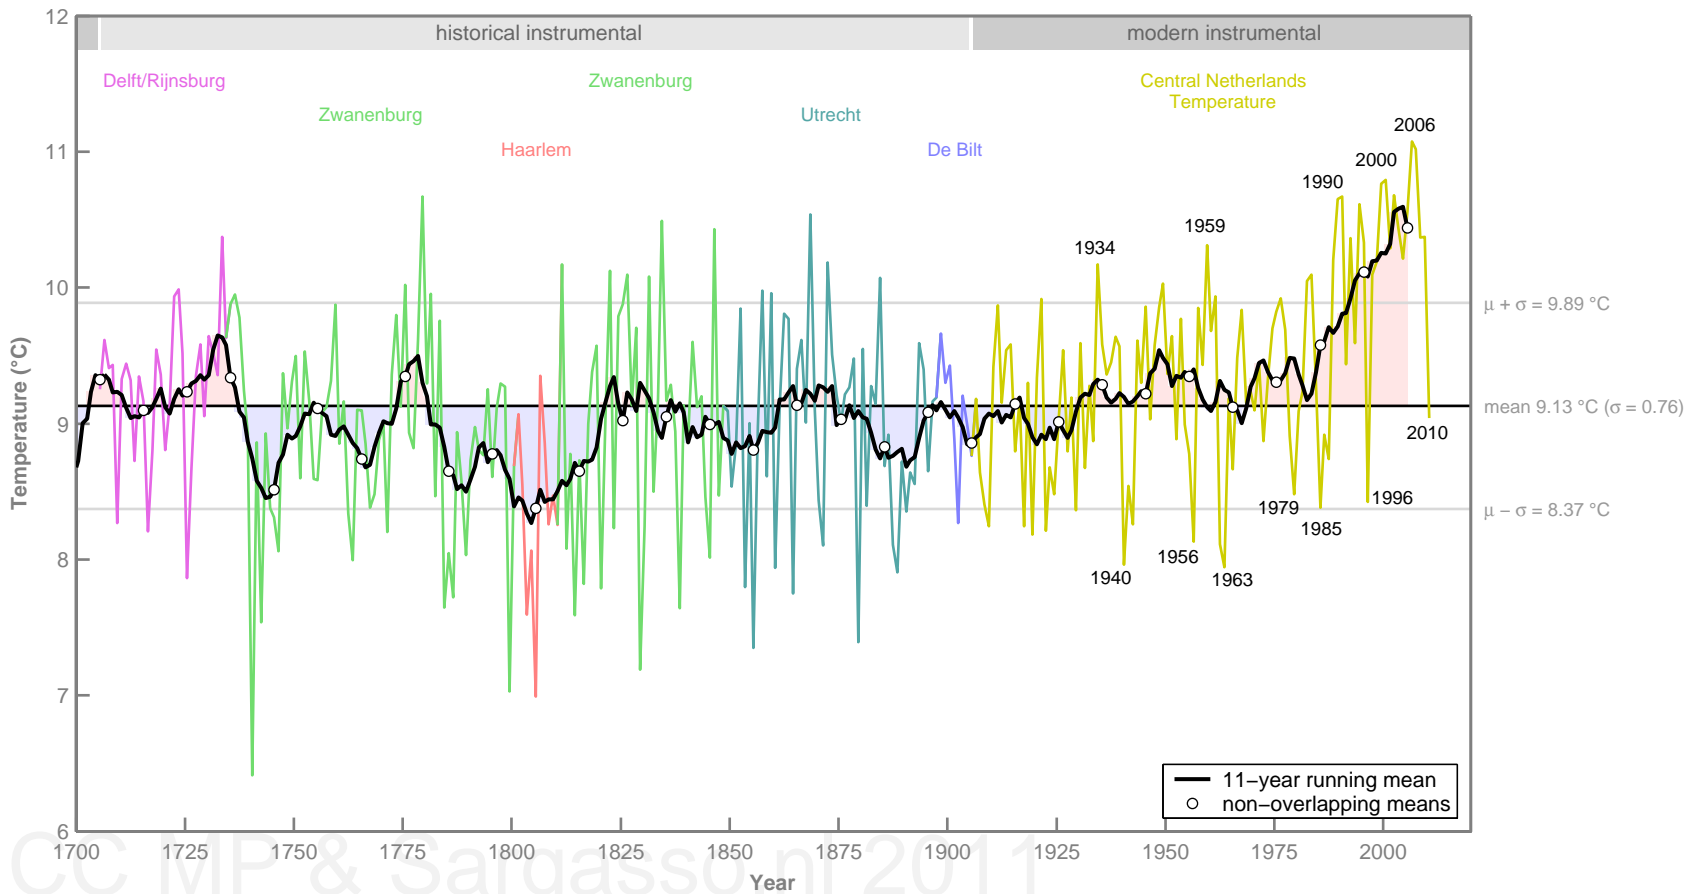

Annual mean temperature in central Netherlands (1700 – 2010)

Spring mean temperature in central Netherlands (1700 – 2010)

Summer mean temperature in central Netherlands (1700 – 2010)

Autumn mean temperature in central Netherlands (1700 – 2010)

Winter mean temperature in central Netherlands (1700 – 2010)

January mean temperature in central Netherlands (1700 – 2010)

February mean temperature in central Netherlands (1700 – 2010)

March mean temperature in central Netherlands (1700 – 2010)