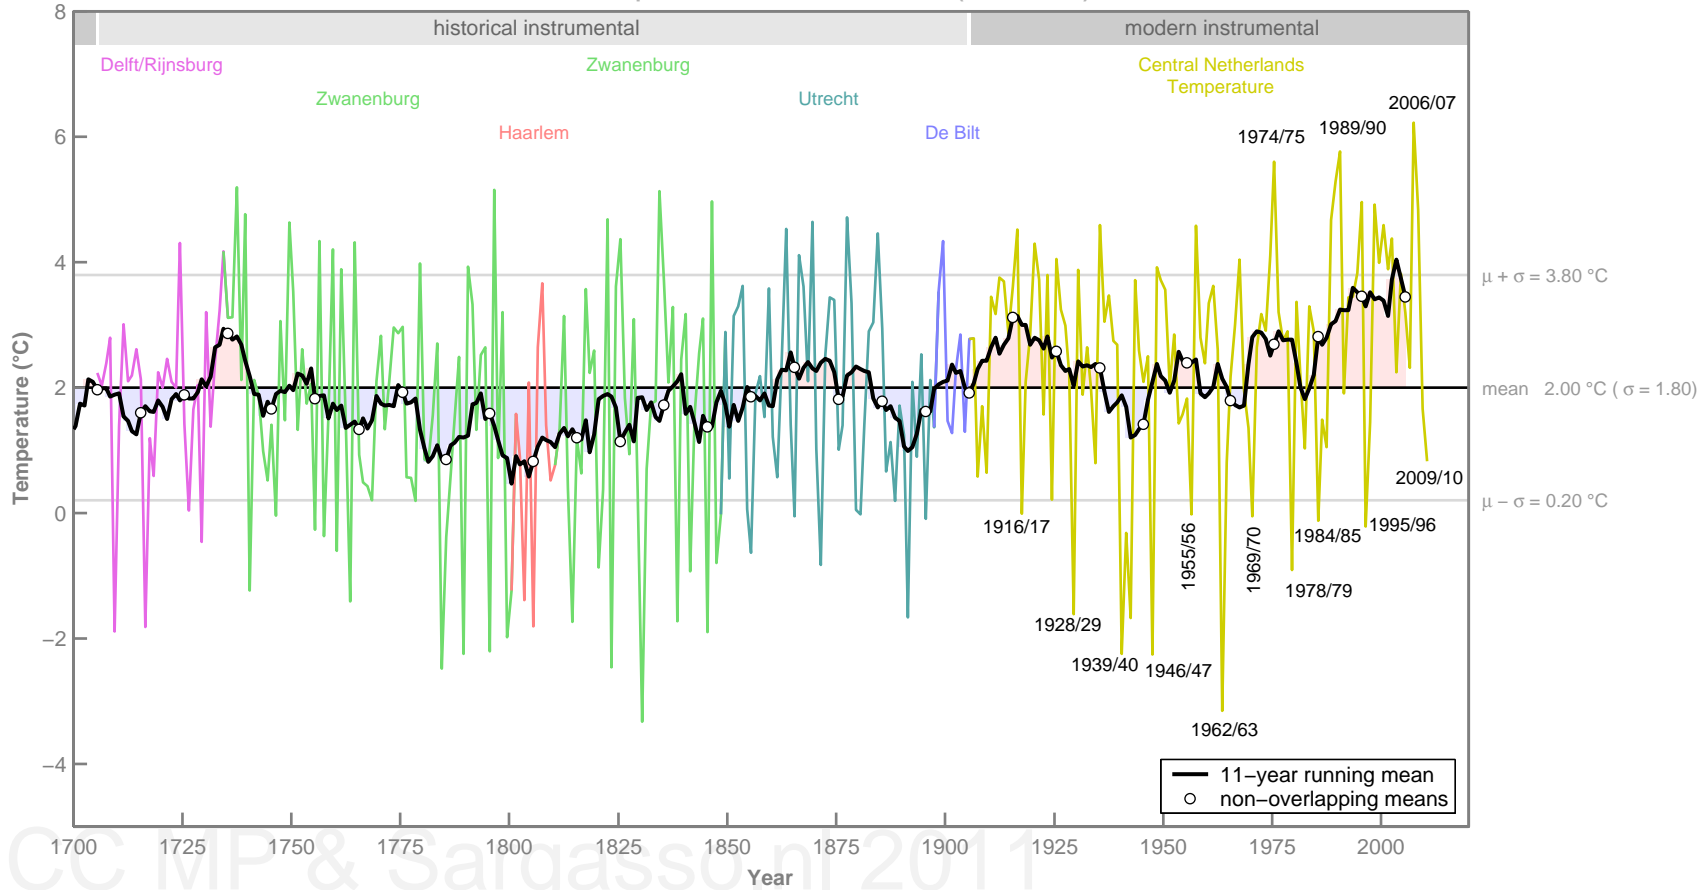

Winter mean temperature in central Netherlands (1700 – 2010)