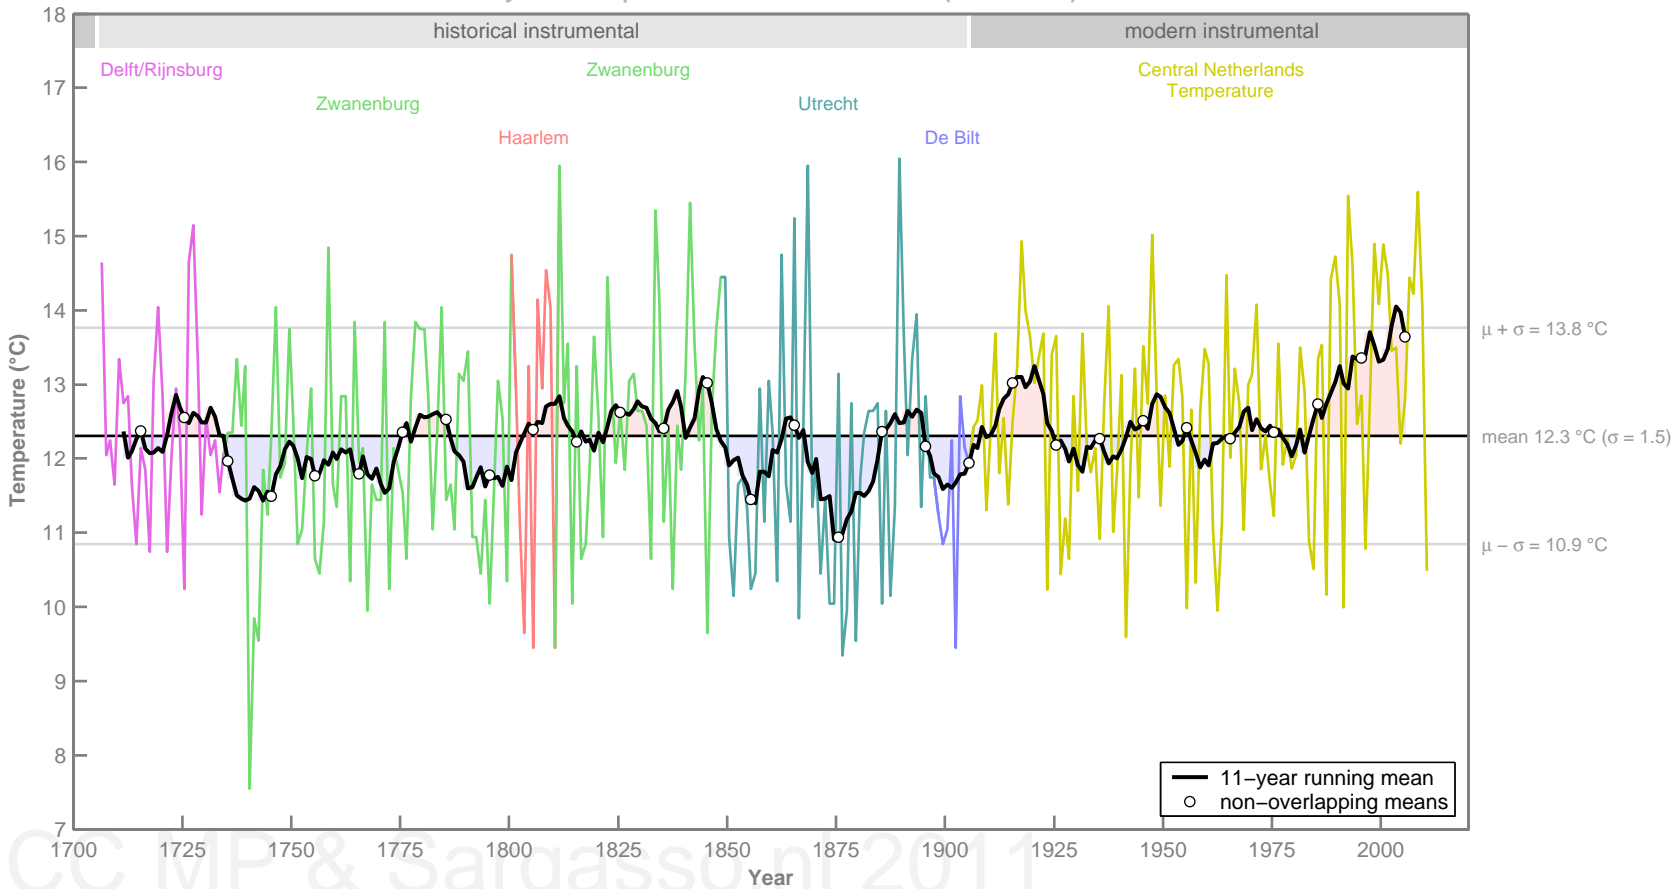

June mean temperature in central Netherlands (1700 – 2010)

May mean temperature in central Netherlands (1700 – 2010)