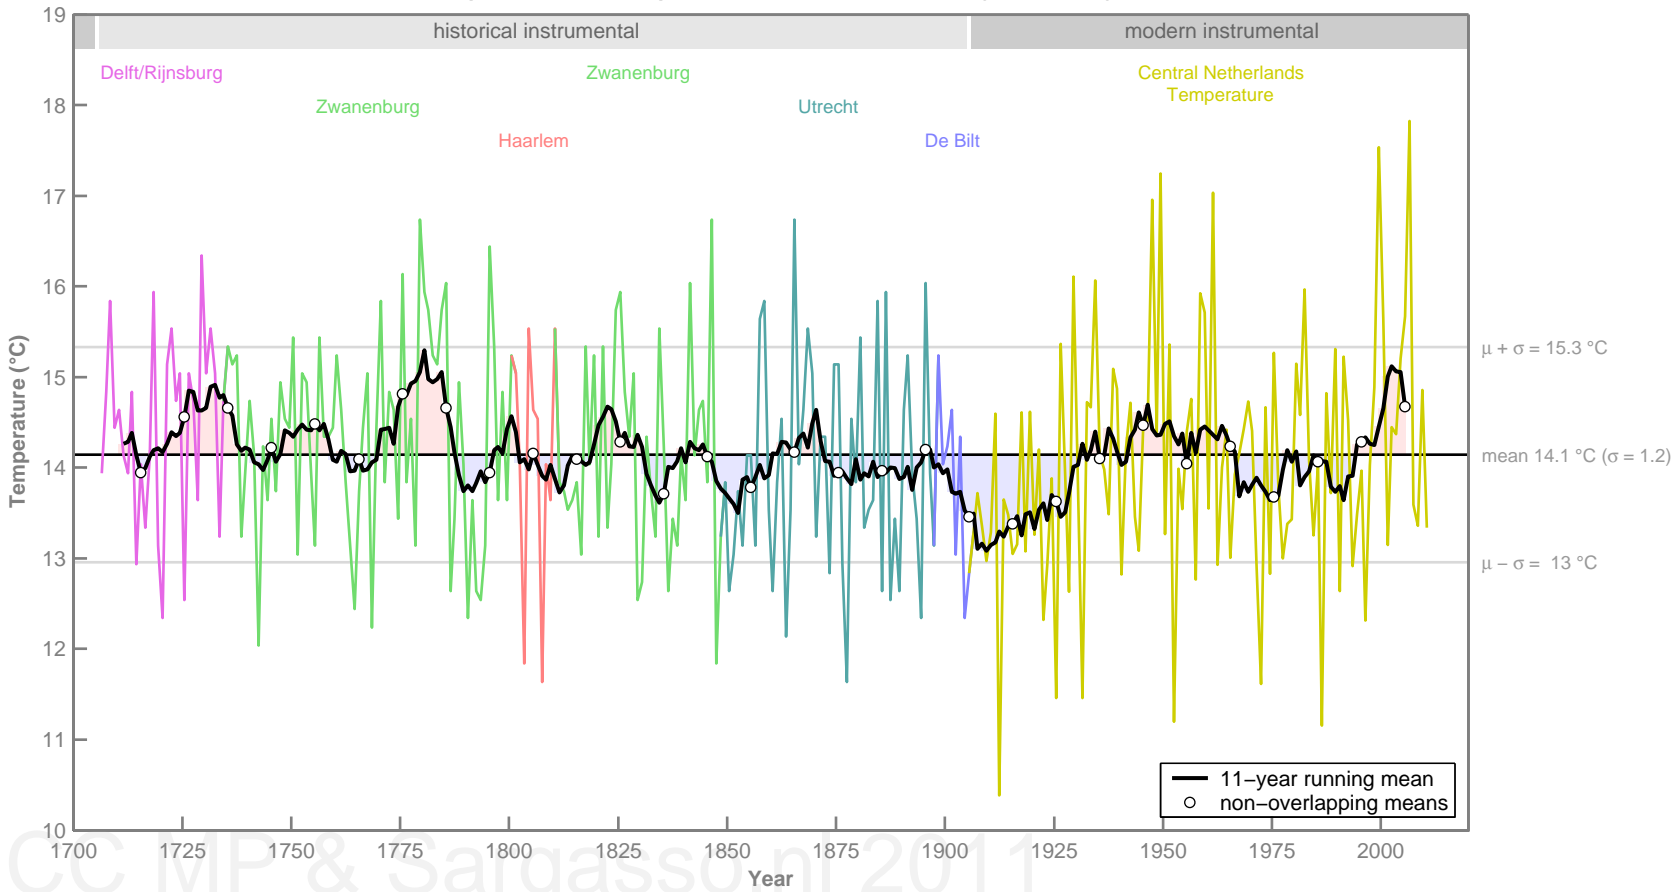

October mean temperature in central Netherlands (1700 – 2010)

September mean temperature in central Netherlands (1700 – 2010)